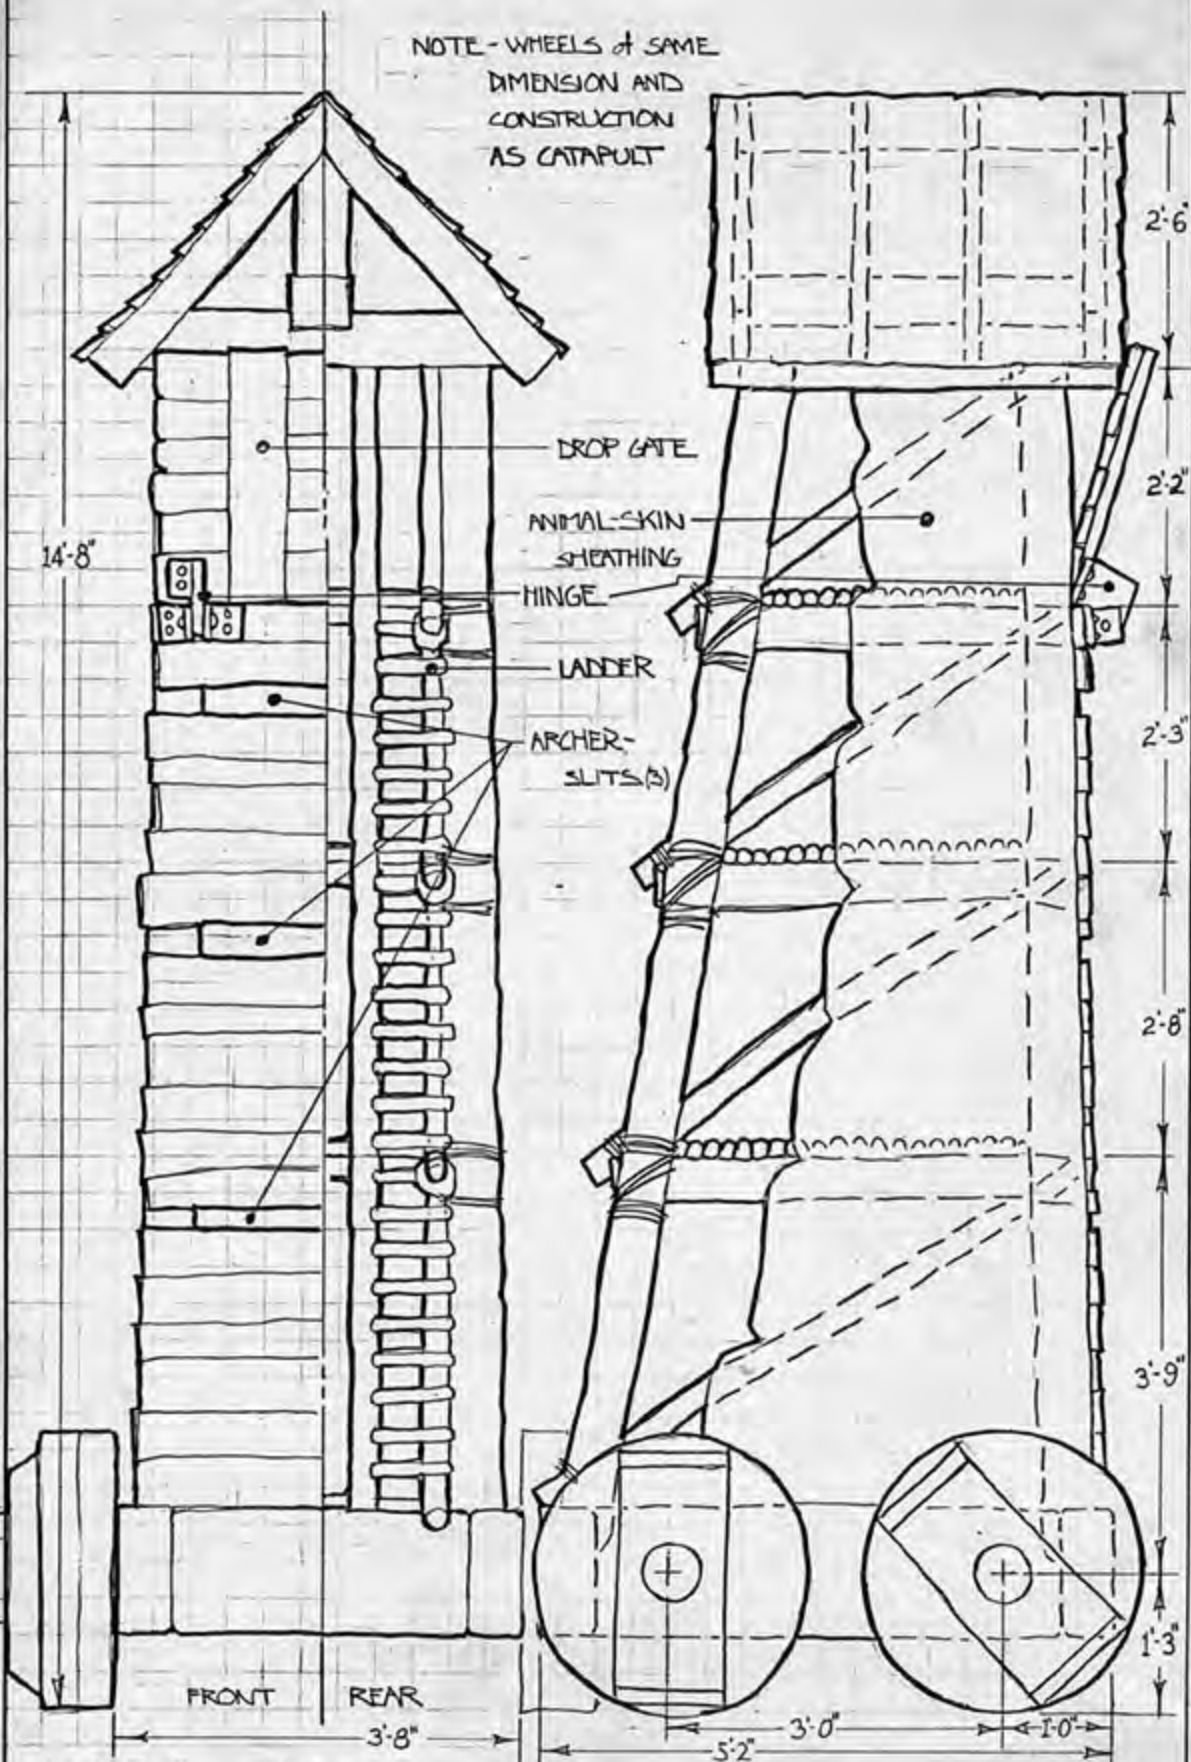

Experienced

e-mail: rkweb@richkurz.com

Creative

CALL 970-308-2891

NOTE - WHEELS of SAME  
DIMENSION AND  
CONSTRUCTION  
AS CATAPULT

14'-8"

DROP GATE

ANIMAL-SKIN  
SHEATHING