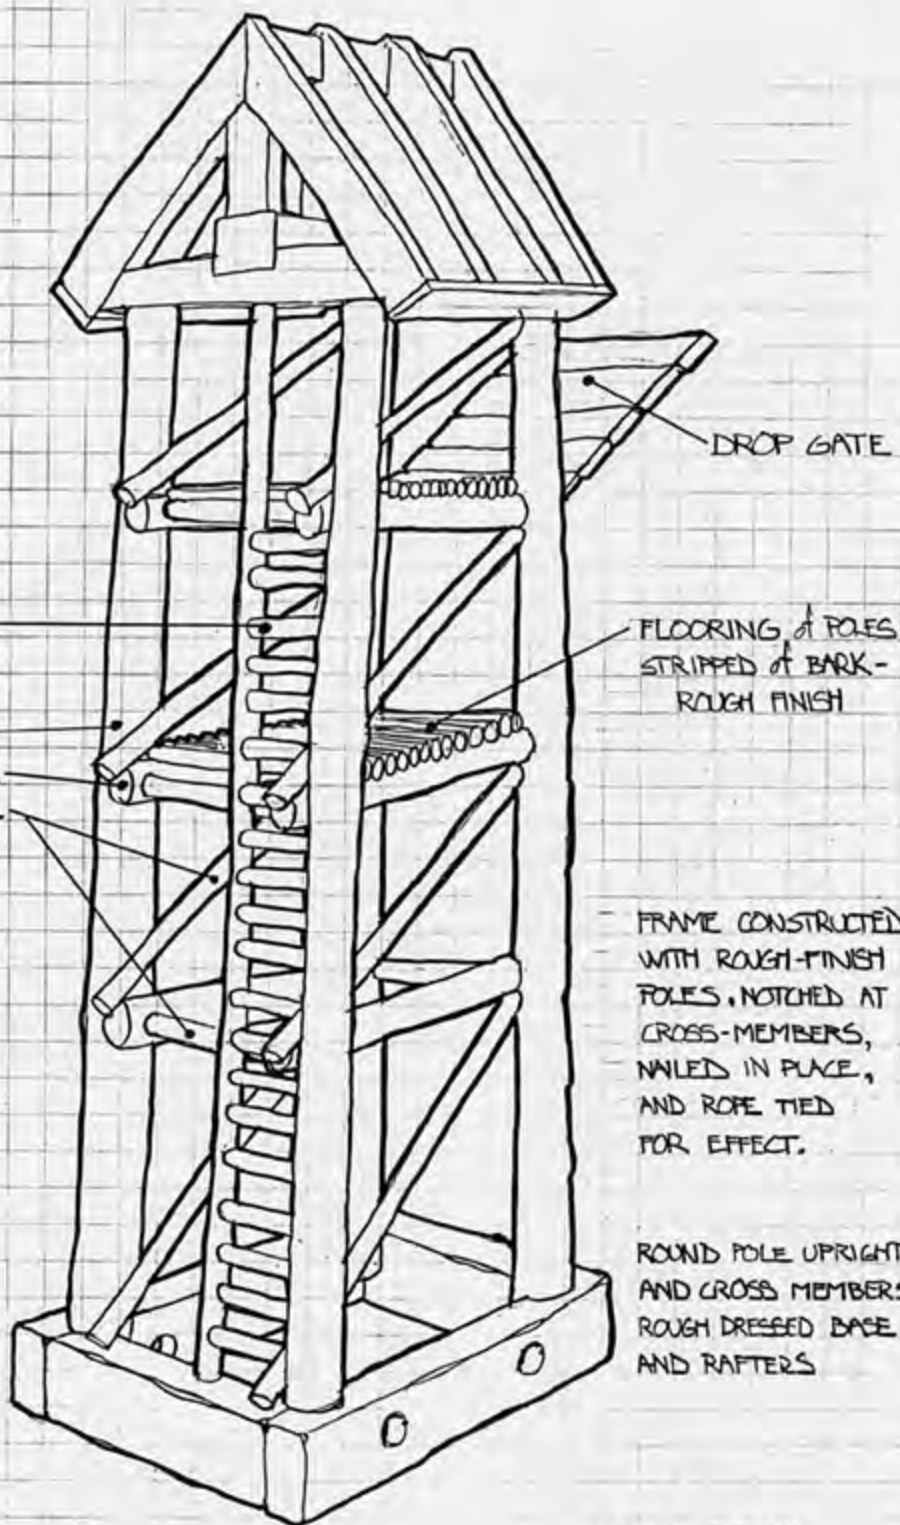

FRAME CONSTRUCTED WITH ROUGH-FINISH POLES, NOTCHED AT CROSS-MEMBERS, NAILED IN PLACE, AND ROPE TIED FOR EFFECT.

ROUND POLE UPRIGHTS AND CROSS MEMBERS - ROUGH DRESSED BASE AND RAFTERS

FRAME DETAIL  
3/4 REAR VIEW