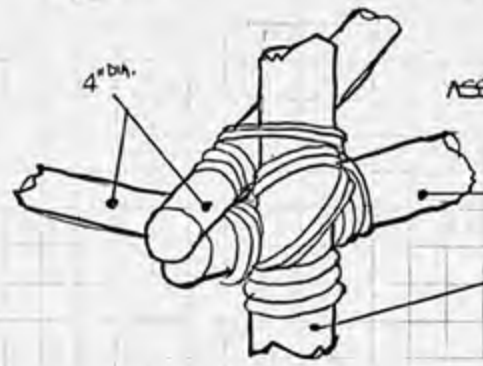

FRAME CONSTRUCTED WITH ROUGH-FINISH POLES, NOTCHED AT CROSS-MEMBERS, NAILED IN PLACE, AND ROPE TIED FOR EFFECT.

ROUND POLE UPRIGHTS AND CROSS MEMBERS - ROUGH DRESSED BASE AND RAFTERS

FRAME DETAIL  
3/4 REAR VIEW

SCALE

SUPPORT ROPES FOR  
DROP GATE ATTACHED  
TO METAL U-HOOKS

DROP GATE

HINGES

-HINGE DETAIL -  
BENT IRON PLATE  
PINNED TOGETHER

POLE CROSSING JUNCTION

ELEVATION  
NOTE NOTCHING

PERSPECTIVE