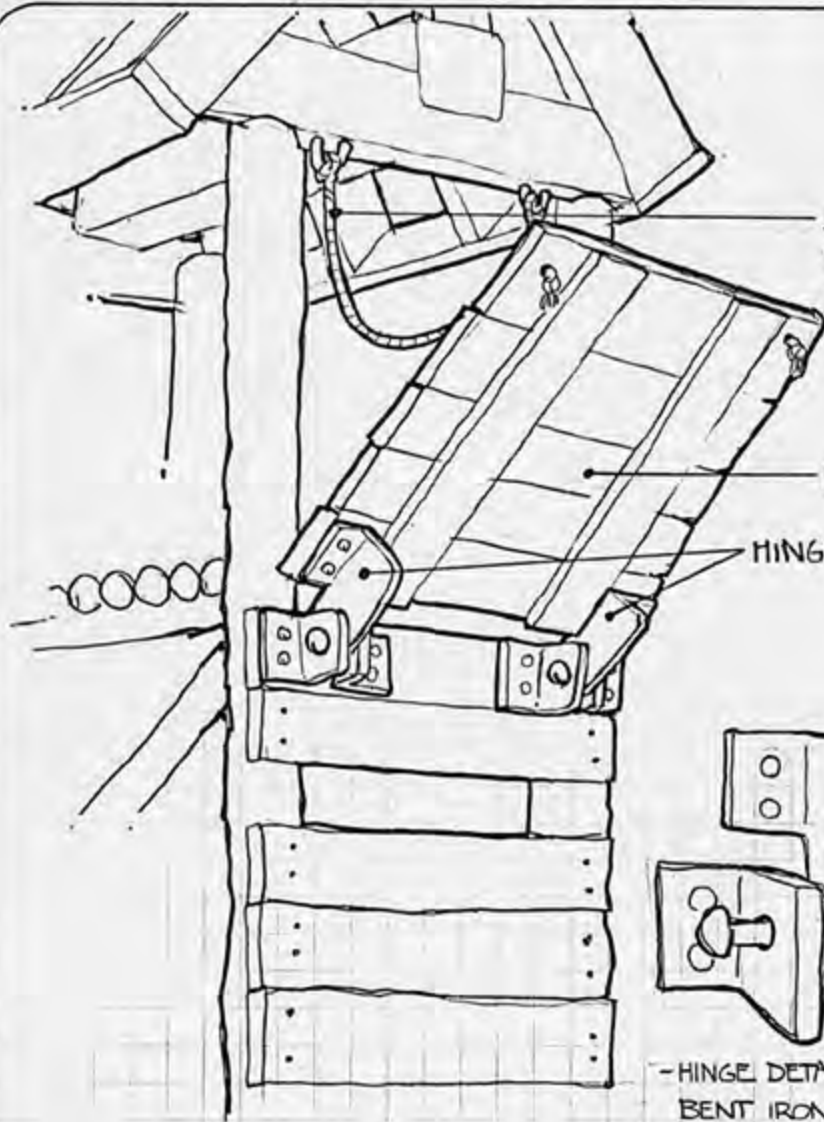

FRAME CONSTRUCTED WITH ROUGH-FINISH POLES, NOTCHED AT CROSS-MEMBERS, NAILED IN PLACE, AND ROPE TIED FOR EFFECT.

ROUND POLE UPRIGHTS AND CROSS MEMBERS - ROUGH DRESSED BASE AND RAFTERS

FRAME DETAIL  
3/4 REAR VIEW

SCALE

SUPPORT ROPES FOR  
DROP GATE ATTACHED  
TO METAL U-HOOKS

DROP GATE

HINGES

-HINGE DETAIL -  
BENT IRON PLATE  
PINNED TOGETHER

POLE CROSSING JUNCTION

ELEVATION  
NOTE NOTCHING

PERSPECTIVE